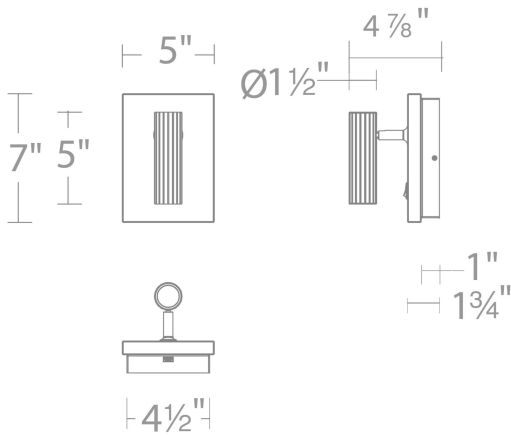

# Nexus

BL-54307

**FEATURES**

- Driver concealed within the canopy
- Golden black marble accent with unique veining and natural color variation in each distinctive piece
- Articulating light source up to 330 degrees horizontally and 90 degrees vertically
- On/off toggle switch
- Built-in USB port at the base of the canopy

**SPECIFICATIONS**

<b>Rated Life</b>	50000 Hours
<b>Standards</b>	ETL, cETL,Damp Location Listed
<b>Input</b>	120,50/60Hz
<b>Color Temp</b>	3000K
<b>CRI</b>	90
<b>Construction</b>	Extruded aluminum frame with glass diffuser