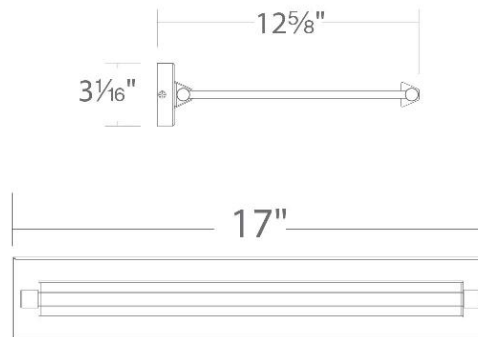

LINE DRAWING:

PL-LED17-30