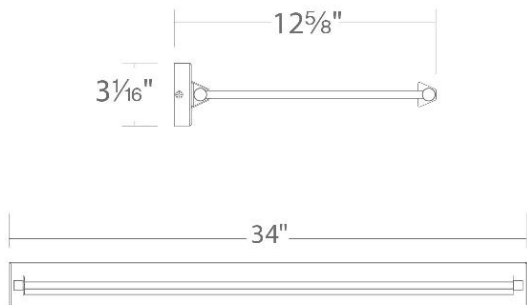

LINE DRAWING: