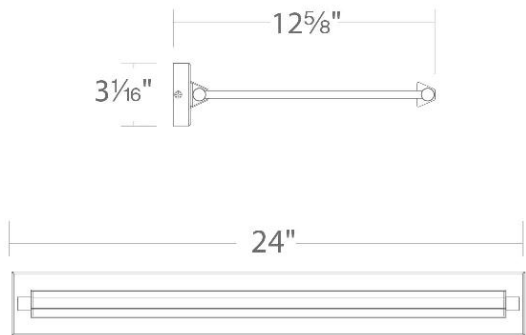

LINE DRAWING:

PL-LED23-30