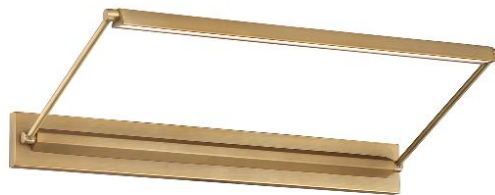

WAC LIGHTING

Hudson

Picture Light 3000K

Fixture Type: _____

Catalog Number: _____

Project: _____

Location: _____

Model & Size	Color Temp	Finish	LED Watts	LED Lumens	Delivered Lumens
PL-LED23 23"	3000K	AB Aged Brass BK Black	18W	1490	1078

Example: **PL-LED23-30-BK**

For custom requests please contact customs@wacighting.com

FEATURES

- Conserves artwork while providing vibrant color rendering
- Head rotates 90° up or down
- Driver concealed within the canopy
- 5 year warranty

SPECIFICATIONS

Color Temp:	3000K
Input:	120-277V
CRI:	90
Dimming:	ELV: 100-10% , 0-10V: 100-5%, TRIAC: 100-10%
Mounting:	Can be mounted on wall in all orientations
Standards:	ETL, cETL Damp Location Listed
Construction:	Aluminum body with acrylic diffuser