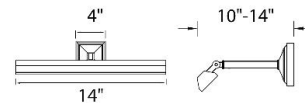

WAC LIGHTING

Hemmingway

Picture Light 2700K

Fixture Type: _____

Catalog Number: _____

Project: _____

Location: _____

Model & Size	Color Temp	Finish	LED Watts	LED Lumens	Delivered Lumens
PL-LED14 14"	2700K	BB Burnished Brass	9W	595	302
PL-LED24 24"		PN Polished Nickel RB Rubbed Bronze	17W	1186	605

Example: **PL-LED14-27-BB**

DESCRIPTION

Slim, minimal picture light highlights fine pieces of art with vibrant color rendition, employing proprietary Chronophoton Technology.

FEATURES

- Chronophoton™ Technology preserves artwork while providing vibrant color rendering
- Head rotates 90° up or down and extends out 14 1/2" from mounting surface
- For portable models, 8 foot cord & plug with 18 inch wire cover in matching finish included
- Transformer installed within the Junction Box, transformer dimension: 2.00" x 1.38" x 1.02"
- 5 year warranty

SPECIFICATIONS

Construction:	Brass hardware with polycarbonate diffuser
Power:	9W, 17W
Input:	120 VAC, 50/60Hz
Dimming:	ELV: 100-10%
Rated Life:	70000 Hours
Finish:	Rubbed Bronze Plating:Rubbed Bronze, Rubbed Bronze Plating::Polished Nickel, Rubbed Bronze Plating:::Burnished Brass
Operating Temp:	-4°F to 104°F (-20°C to 40°C)
Standards:	ETL, cETL, Damp Location Listed

FINISHES:

LINE DRAWING:

PL-LED14