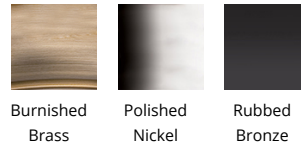

WAC LIGHTING

Hemmingway

Picture Light 2700K

Fixture Type: _____

Catalog Number: _____

Project: _____

Location: _____

| Model & Size | Color Temp | Finish | LED Watts | LED Lumens | Delivered Lumens |
|--------------|------------|--|-----------|------------|------------------|
| PL-LED14 14" | 2700K | BB Burnished Brass | 9W | 595 | 302 |
| PL-LED24 24" | | PN Polished Nickel RB Rubbed Bronze | 17W | 1186 | 605 |

Example: **PL-LED14-27-BB**

DESCRIPTION

Slim, minimal picture light highlights fine pieces of art with vibrant color rendition, employing proprietary Chronophoton Technology.

FEATURES

- Chronophoton™ Technology preserves artwork while providing vibrant color rendering
- Head rotates 90° up or down and extends out 14 1/2" from mounting surface
- For portable models, 8 foot cord & plug with 18 inch wire cover in matching finish included
- Transformer installed within the Junction Box, transformer dimension: 2.00" x 1.38" x 1.02"
- 5 year warranty

FINISHES:

Burnished Brass Polished Nickel Rubbed Bronze

LINE DRAWING:

PL-LED14